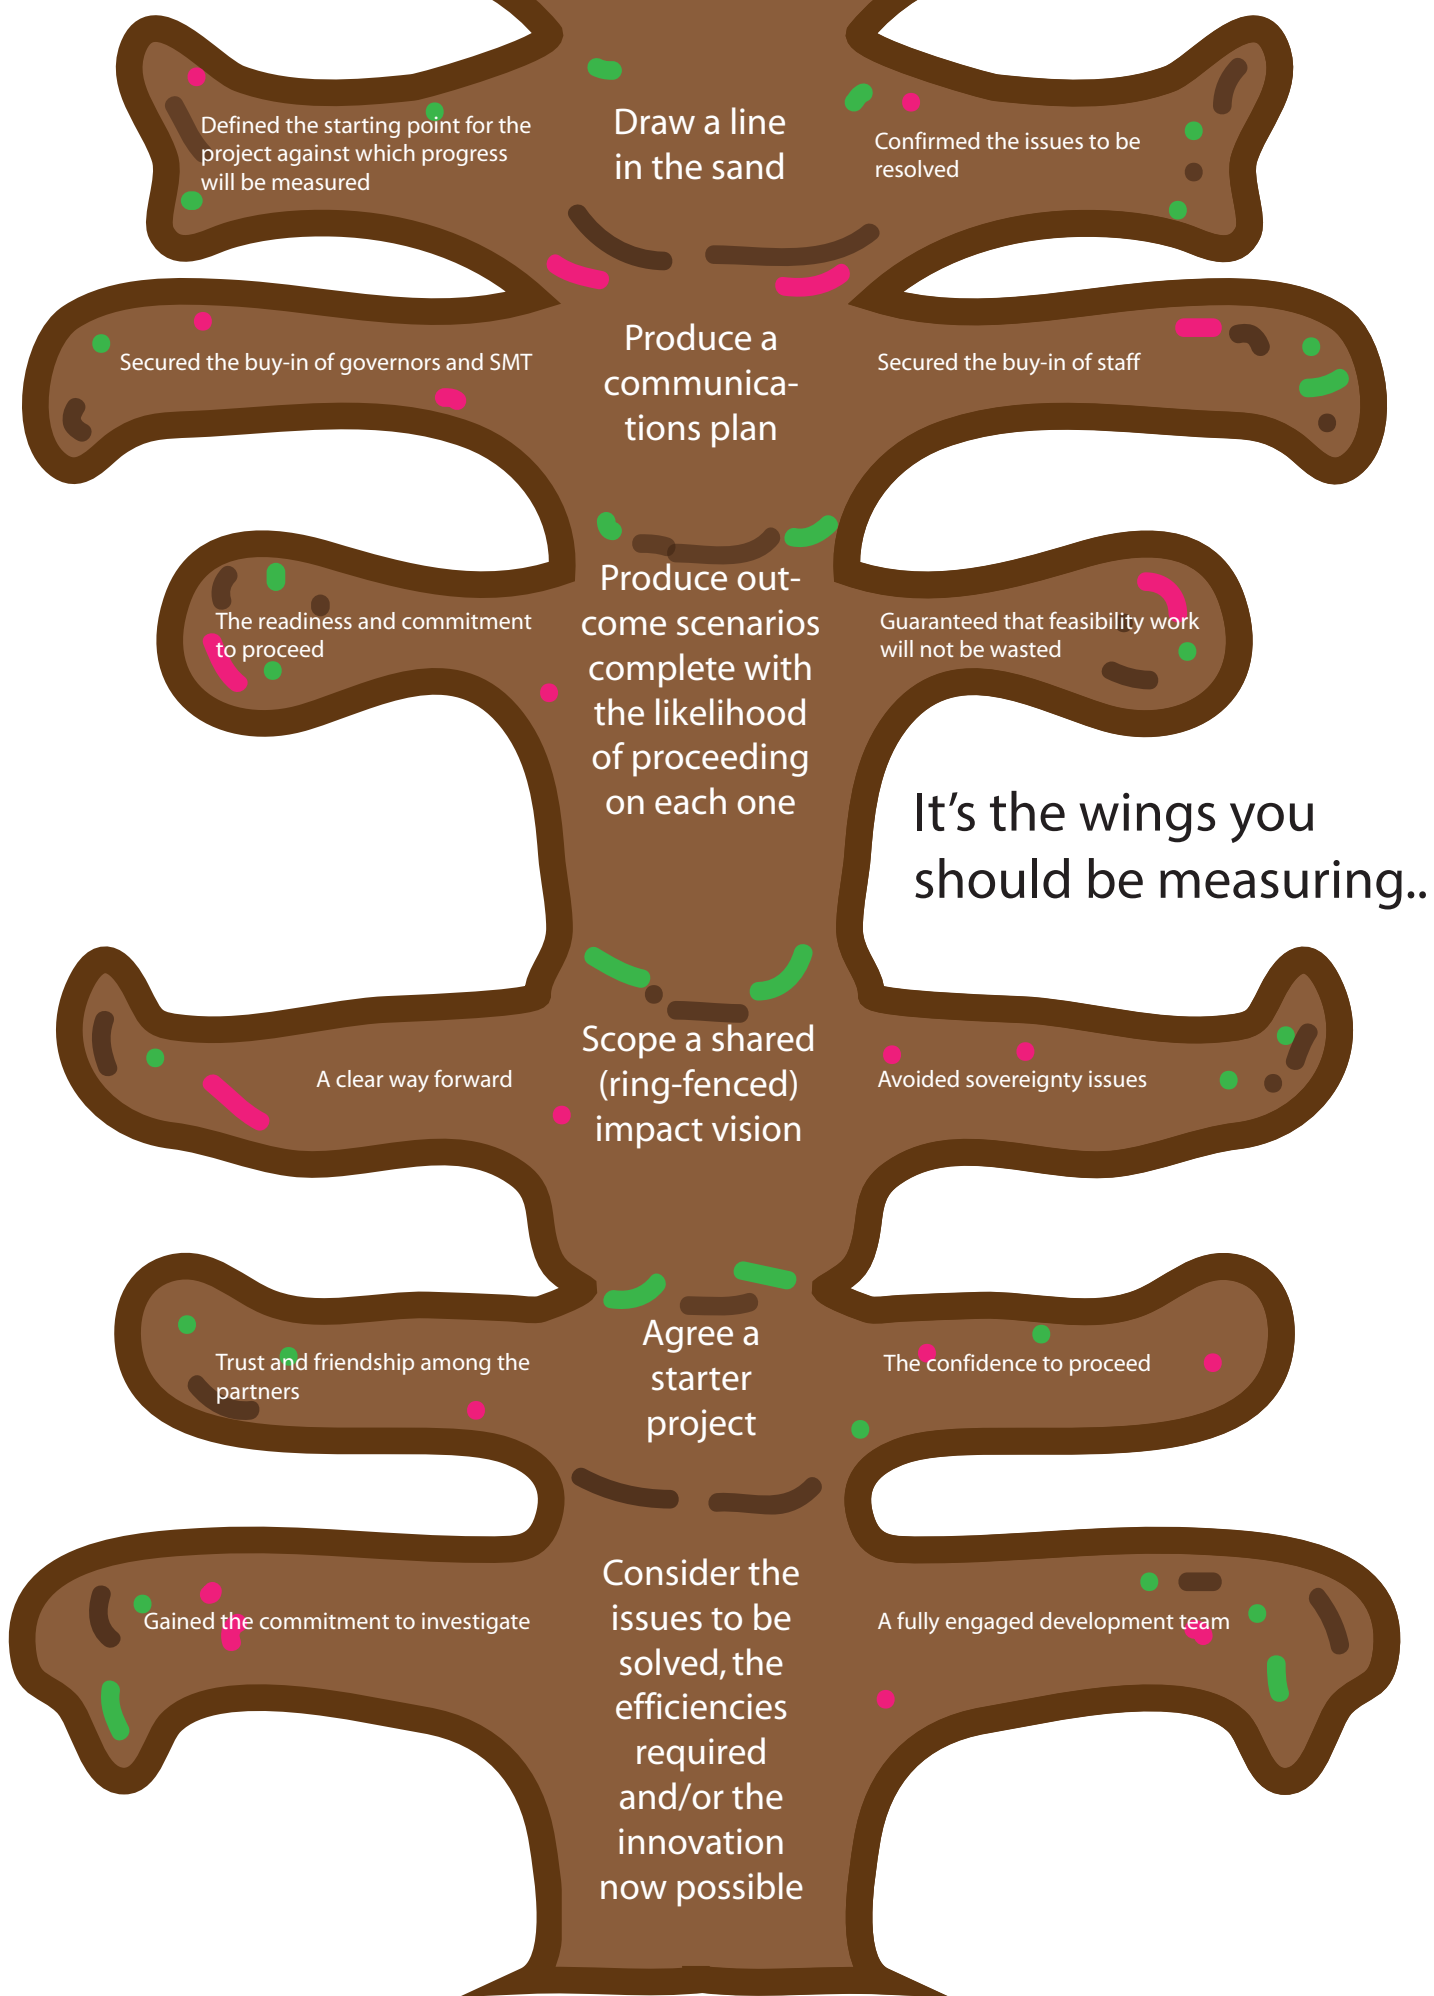

Shared Services Impact Totem

The trunk is just your 'to-do' list